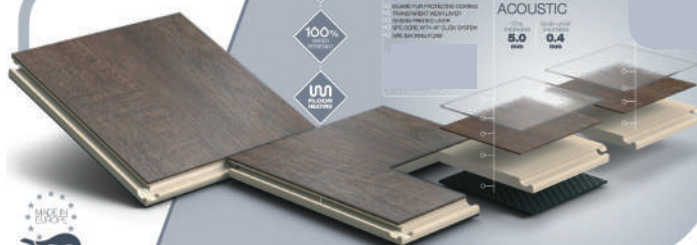

MOC s DPH
31,90€/m²

1250mm x 180mm x 5mm
(0,40) mm
12ks = 2,70m² > 20,30kg

I4F DROP-LOCK TECHNOLOGY

CONSTRUCTION

12mm (0.47")

100mm (3.94")

UVI 6000

RIGID SPC ACOUSTIC

5.0mm (0.197")

0.4mm (0.0157")